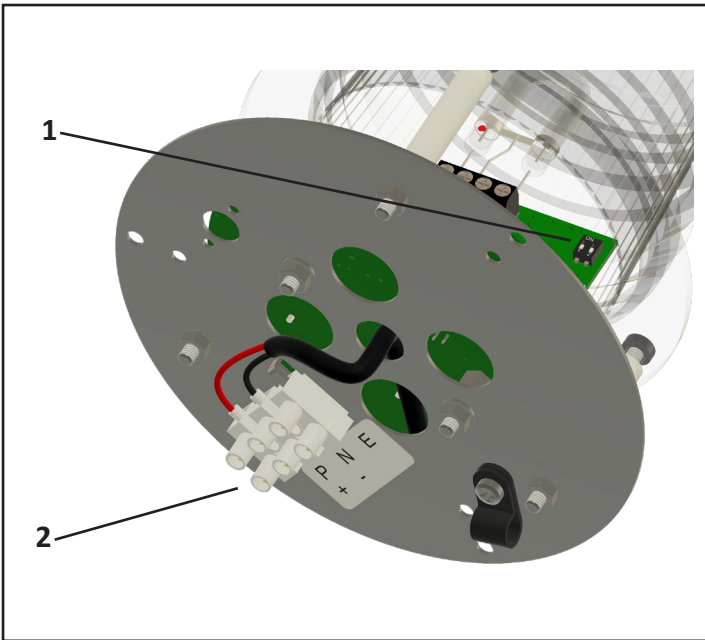

XFH Xenon Strobe Beacon

1

1	2	Flash Speed
Off	Off	60 fepm (1Hz)
On	Off	30 fepm (0.5Hz)
Off	On	90 fepm (1.5Hz)
On	On	45 fepm (0.75 Hz)

2

	XFH/ UC/12	XFH/ UC/24	XFH/ AC/115	XFH/ AC/230
-ve (0V)	-ve (0V)	-ve (0V)	N	N
+ve (12Vac/dc)	+ve (24Vac/dc)	P (115Vac)	P (230Vac)	